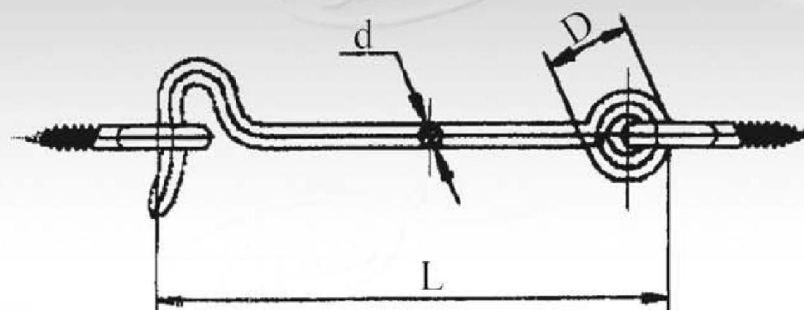

苏州金宝贝五金有限公司

Suzhou Gemic Hardware Co., Ltd

Hook and Screws

THIN TYPE

SIZE	L	d	D	SCREW EYES		G.W.	N.W.	PACKING
				D	L			
1.5"	40mm	2.8	10	9.6	22	49	44	50G
2"	50mm	2.8	10	9.6	22	55	51	50G
2.5"	65mm	2.8	10	9.6	22	57	53	50G
3"	75mm	3.2	11.4	11	26	59	55	30G
4"	100mm	3.2	12.8	12.2	30	54	50	20G
5"	125mm	4	14.2	13.8	34	64	59	15G
6"	150mm	4	15.6	15.2	38	48	44	10G
8"	200mm	4.5	17	16.6	42	45	41	5G
10"	250mm	5	18.4	18.2	46			5G
12"	300mm	5	20	19.8	50			3G

THICK TYPE

SIZE	L	d	D	SCREW EYES		G.W.	N.W.	PACKING
				D	L			
3"	75mm	4.0	14.2	13.8	34	53	49	15G
4"	100mm	4.5	15.6	15.2	38	57	53	10G
5"	125mm	5.0	17	16.6	42	37	33	5G
6"	150mm	5.0	18.4	18.2	46	46	42	5G