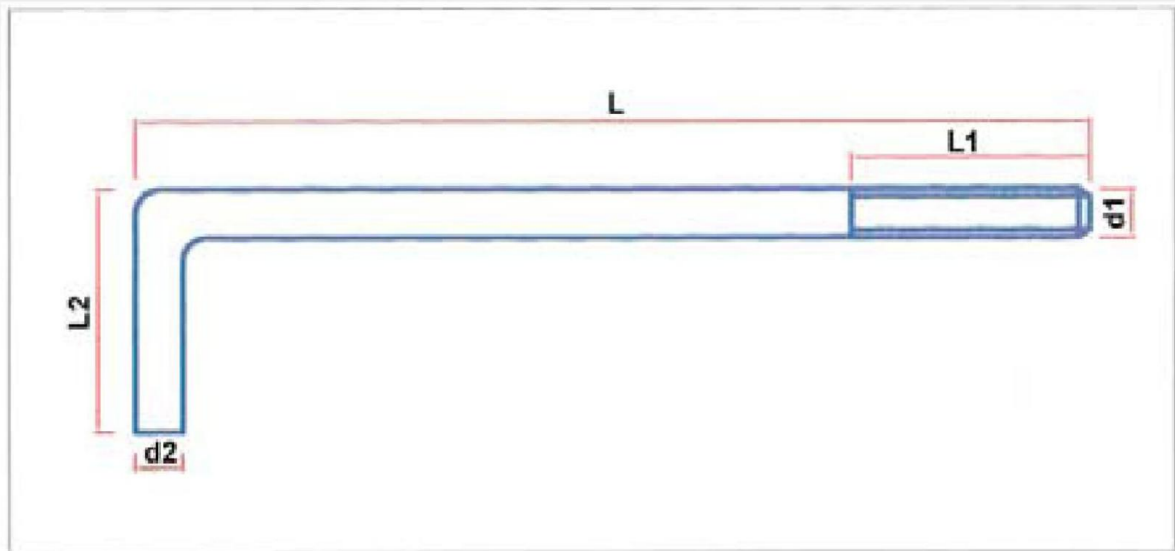

苏州金宝贝五金有限公司

Suzhou Gemic Hardware Co., Ltd

L-TYPE BOLT

With two nuts and one washer

SIZE	L	L1	L2	d1	d2
M16 x 400mm	400mm	100mm	100mm	16mm	16mm
M16 x 500mm	500mm	100mm	100mm	16mm	16mm
M18 x 400mm	400mm	100mm	100mm	18mm	18mm
M18 x 500mm	500mm	100mm	100mm	18mm	18mm
M20 x 400mm	400mm	100mm	100mm	20mm	20mm
M20 x 500mm	500mm	100mm	100mm	20mm	20mm
M20 x 600mm	600mm	100mm	100mm	20mm	20mm
M24 x 500mm	500mm	100mm	100mm	24mm	24mm
M24 x 600mm	600mm	100mm	100mm	24mm	24mm
M24 x 700mm	700mm	100mm	100mm	24mm	24mm