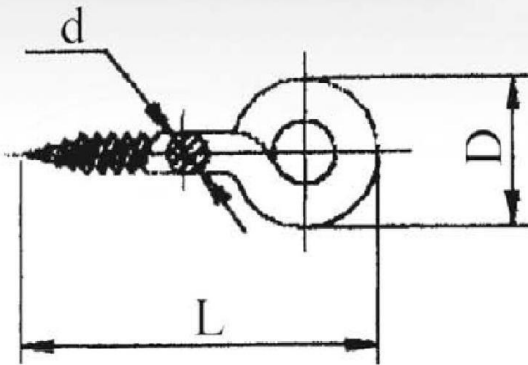

苏州金宝贝五金有限公司

Suzhou Gemic Hardware Co., Ltd

SIZE	L	d	D	G.W.	N.W.	PACKING
1#	20mm	1.6	9	44	40	500G
2#	22mm	1.8	10	52	48	400G
3#	24mm	2.2	11	46	42	250G
4#	26mm	2.5	12	53	50	200G
5#	28mm	2.8	13	46	43	150G
6#	31mm	3.2	14	43	40	100G
7#	34mm	3.5	15	58	55	100G
8#	37mm	3.8	17	39	36	50G
10#	41mm	4.2	19	45	42	40G
12#	46mm	5.0	21	48	45	30G
14#	52mm	5.5	24	47	44	20G
16#	58mm	5.9	26	64	60	20G
22#	22mm	2.2	10.5	45	42	250G