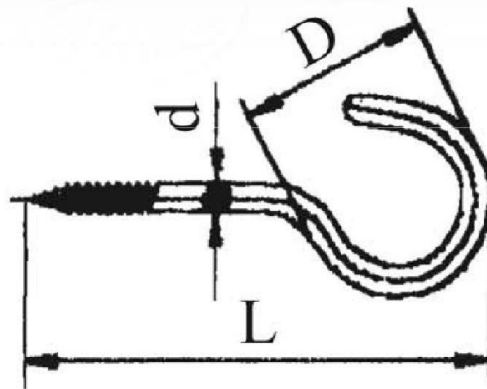

## Screw Hooks

1

THICK TYPE

SIZE	L	d	D	G.W.	N.W.	PACKING
2#	30mm	2.20	12	39	36	200G
3#	35mm	2.50	13	29	27	100G
4#	40mm	2.80	14	40	37	100G
5#	45mm	3.20	15	53	50	100G
6#	50mm	3.50	17	35	32	50G
8#	60mm	4.00	21	45	42	40G
10#	70mm	4.50	25	50	47	30G
12#	80mm	5.00	30	55	51	20G
14#	90mm	5.50	35	41	38	10G
16#	100mm	5.90	40			10G